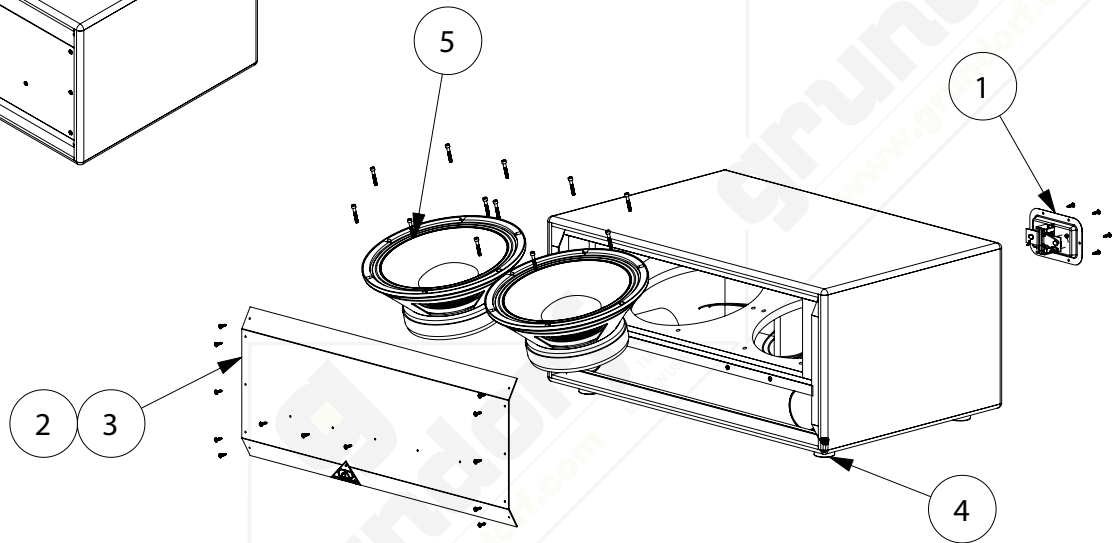

GT-LPB-24

Subwoofer LF-Two 12" 600 Watts

grundorf
corp™

www.grundorf.com • (712)-322-3900

#	QTY	PART NUMBER	DESCRIPTION
1	1	60-007	METAL DISH - WITH 2 x NEUTRIK & 2 x 1/4" INPUTS
2	1	52-043	BADGE - GT
3	1	GT-LPB-24-Grill	GRILLE-PC BLACK 27 1/2" x 12 1/8"
4	4	40-001	FOOT - RUBBER/1-1/2"
5	2	51-074	LOUDSPEAKER - 12" CAST 400W 3"

Side View

Front View

Back View