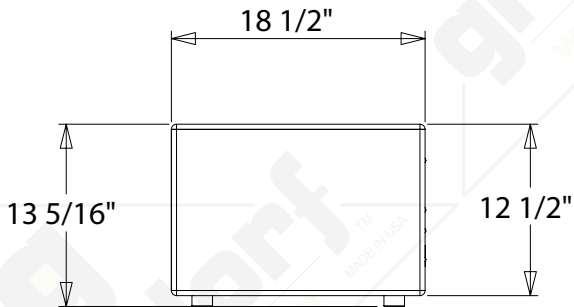

GT-LPB-24

Subwoofer LF-Two 12" 600 Watts

grundorf
corp™

www.grundorf.com • (712)-322-3900

#	QTY	PART NUMBER	DESCRIPTION
1	1	60-007	METAL DISH - WITH 2 x NEUTRIK & 2 x 1/4" INPUTS
2	1	52-043	BADGE - GT
3	1	GT-LPB-24-Grill	GRILLE-PC BLACK 27 1/2" x 12 1/8"
4	4	40-001	FOOT - RUBBER/1-1/2"
5	2	51-074	LOUDSPEAKER - 12" CAST 400W 3"

Side View

Front View

Back View