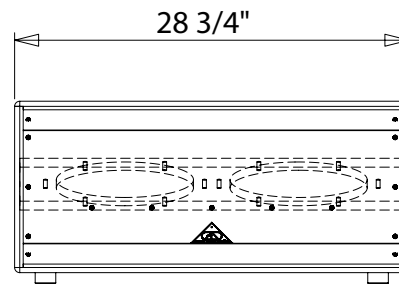

GT-LPB-24

Subwoofer LF-Two 12" 600 Watts

grundorf
corp™

www.grundorf.com • (712)-322-3900

#	QTY	PART NUMBER	DESCRIPTION
1	1	60-007	METAL DISH - WITH 2 x NEUTRIK & 2 x 1/4" INPUTS
2	1	52-043	BADGE - GT
3	1	GT-LPB-24-Grill	GRILLE-PC BLACK 27 1/2" x 12 1/8"
4	4	40-001	FOOT - RUBBER/1-1/2"
5	2	51-074	LOUDSPEAKER - 12" CAST 400W 3"

Side View

Front View

Back View